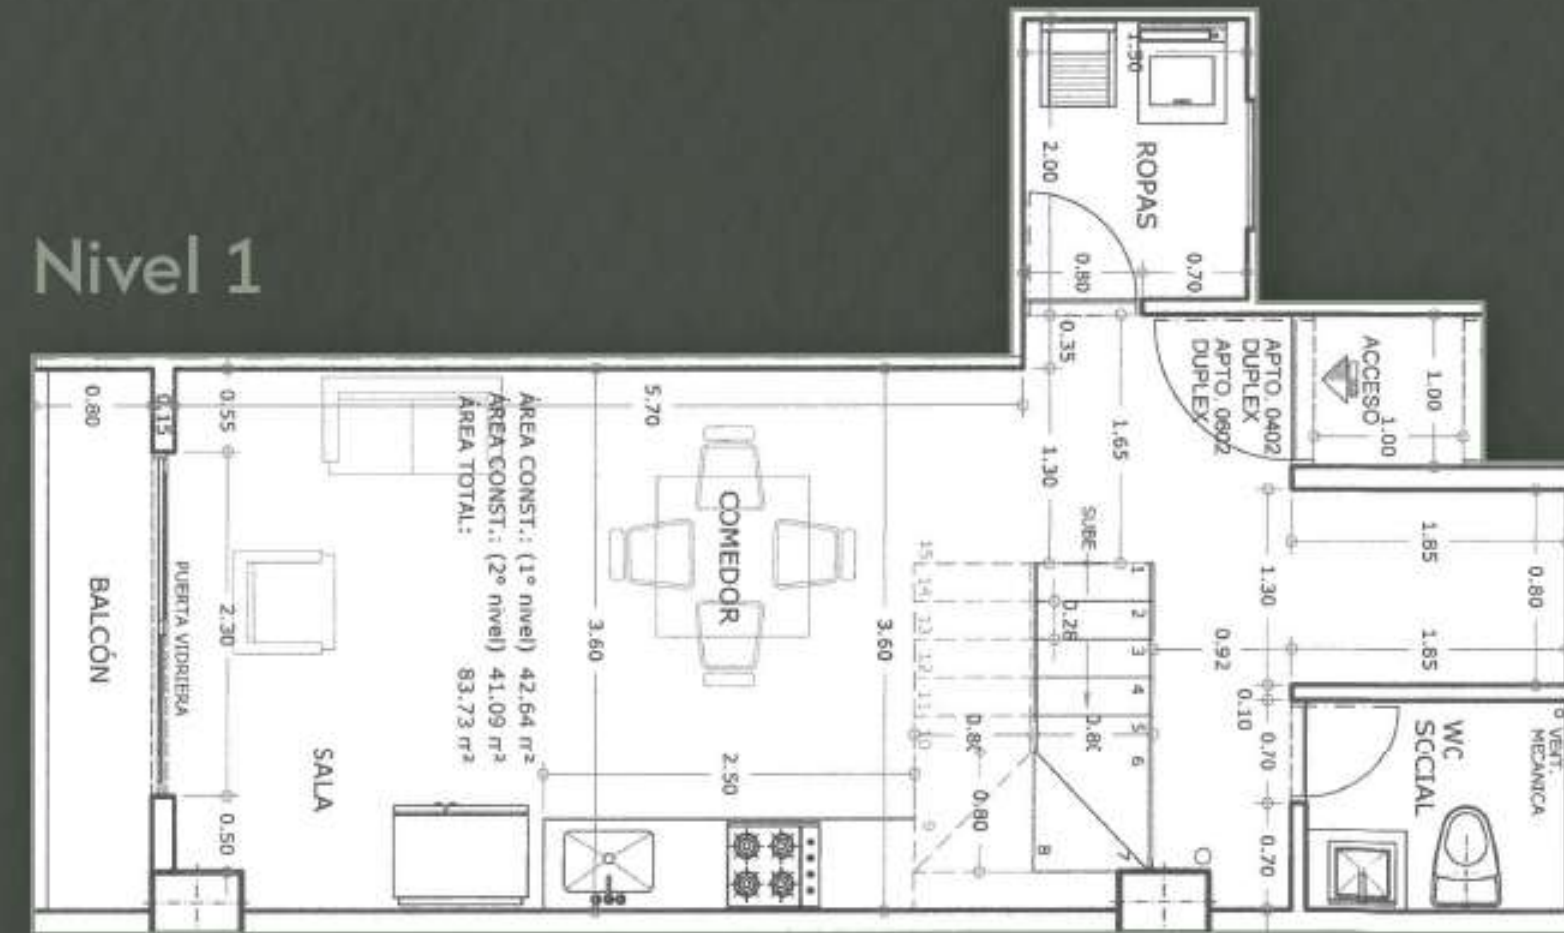

The background of the entire image is a dark gray architectural floor plan. It features a grid of rooms, corridors, and structural elements, rendered in a lighter gray tone. The plan is oriented diagonally, creating a sense of depth and perspective. The overall aesthetic is clean, modern, and professional.

3 alcobas

2 baños

Cocina integral abierta

Salón comedor

Zona de ropas

Balcón

117.63 m²

104.13 m²

Alcoba Principal

Baño Completo

Balcón

Closet

1 Baño Social

1 Alcoba Familiar

Closet

Nivel 1