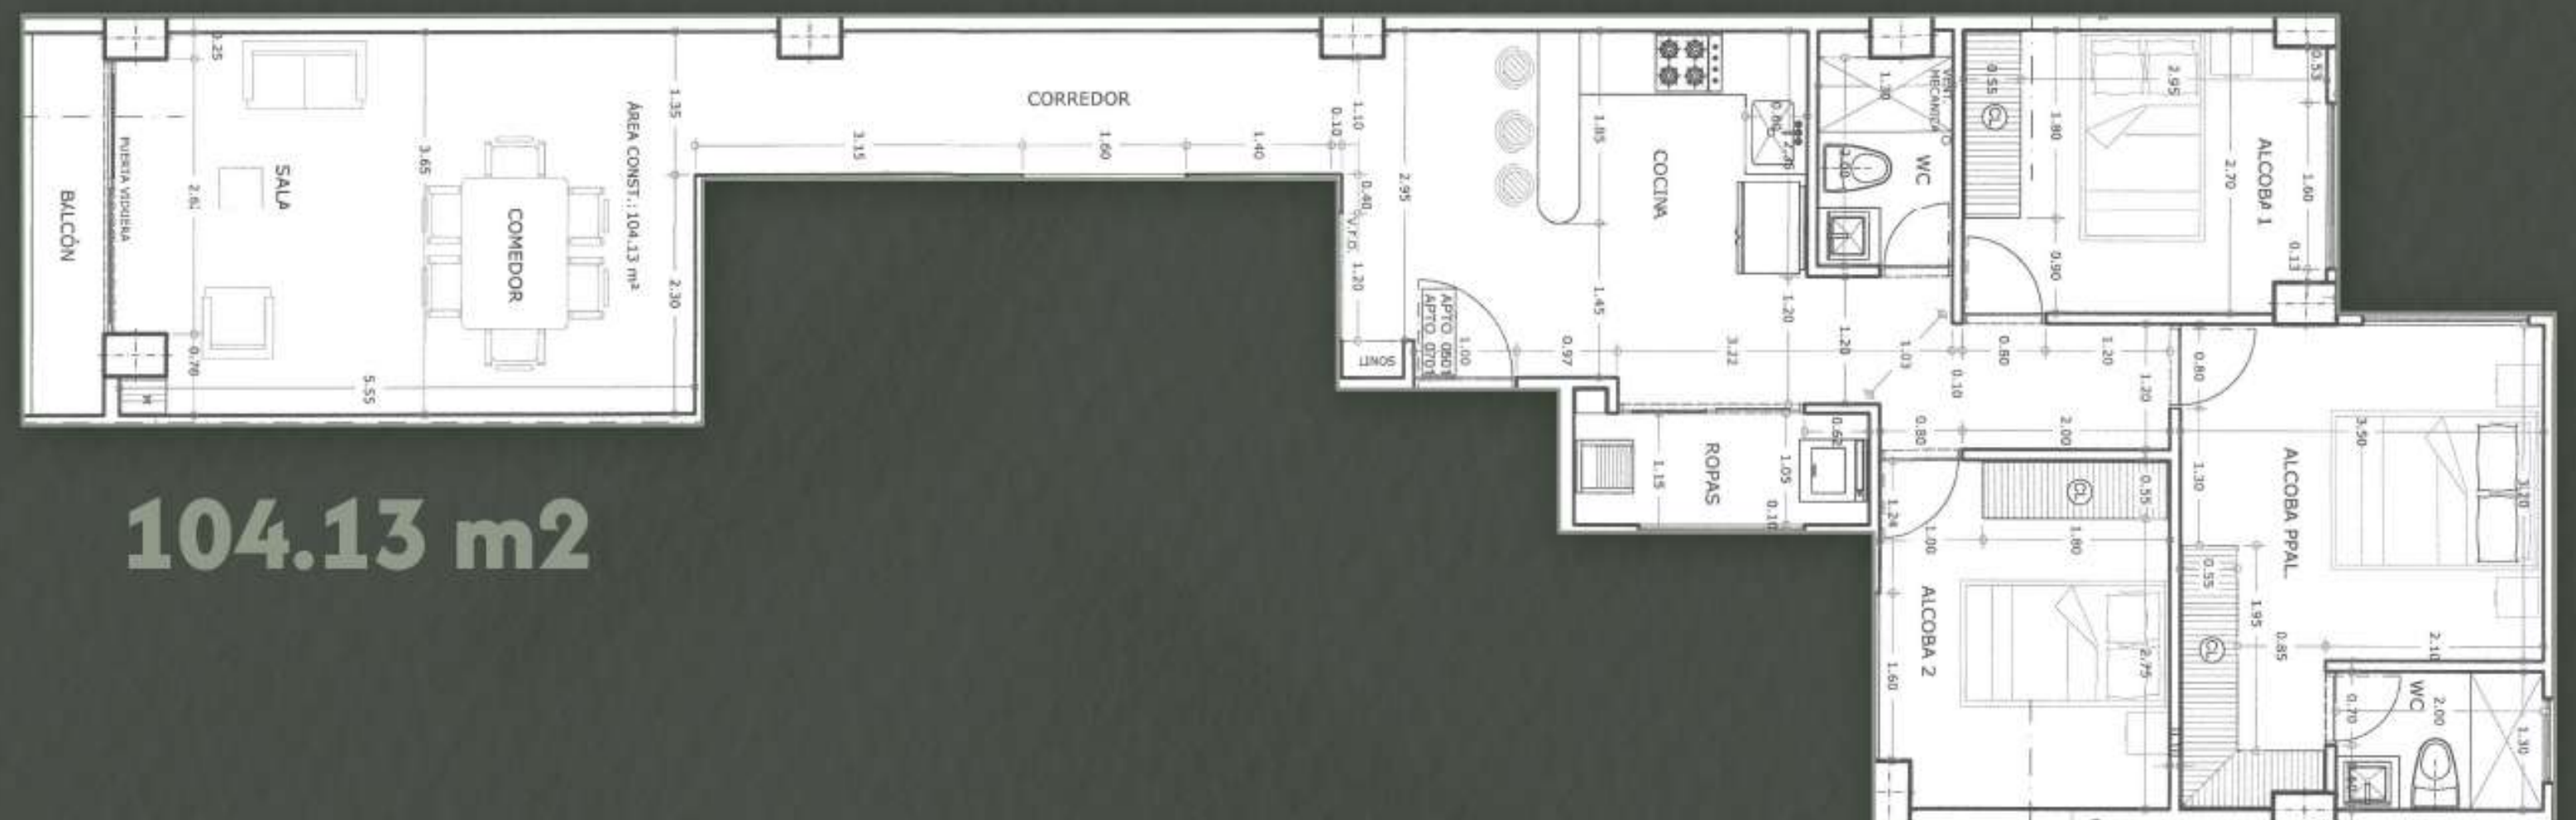

The background of the entire image is a dark gray architectural floor plan. It features a grid of rooms, corridors, and structural elements, rendered in a lighter gray tone. The plan is oriented diagonally, creating a sense of depth and perspective. The overall aesthetic is clean, modern, and professional.

3 alcobas

2 baños

Cocina integral abierta

Salón comedor

Zona de ropas

Balcón

117.63 m²

104.13 m²

6 Apartamentos Disponibles

Primer Nivel:

Sala Comedor

Balcón

Baño Social

Cocina Integral

Zona de ropas

Segundo Nivel:

Alcoba Principal

Baño Completo

Balcón

Closet

1 Baño Social

1 Alcoba Familiar

Closet

Nivel 1