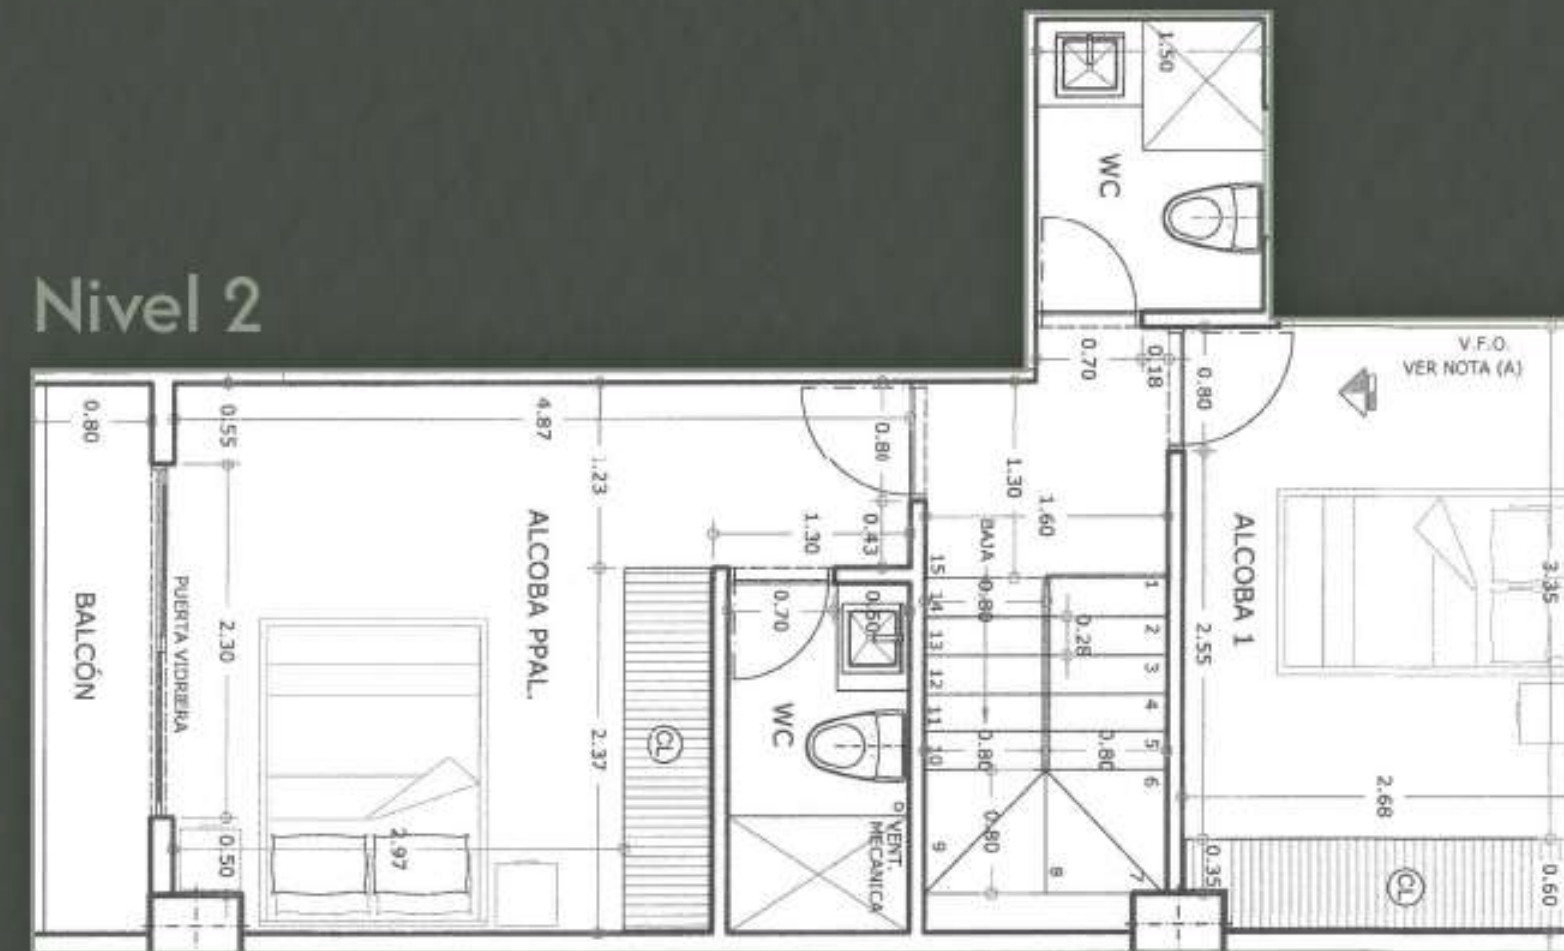

Nivel 2

83.73m²

DÚPLEX