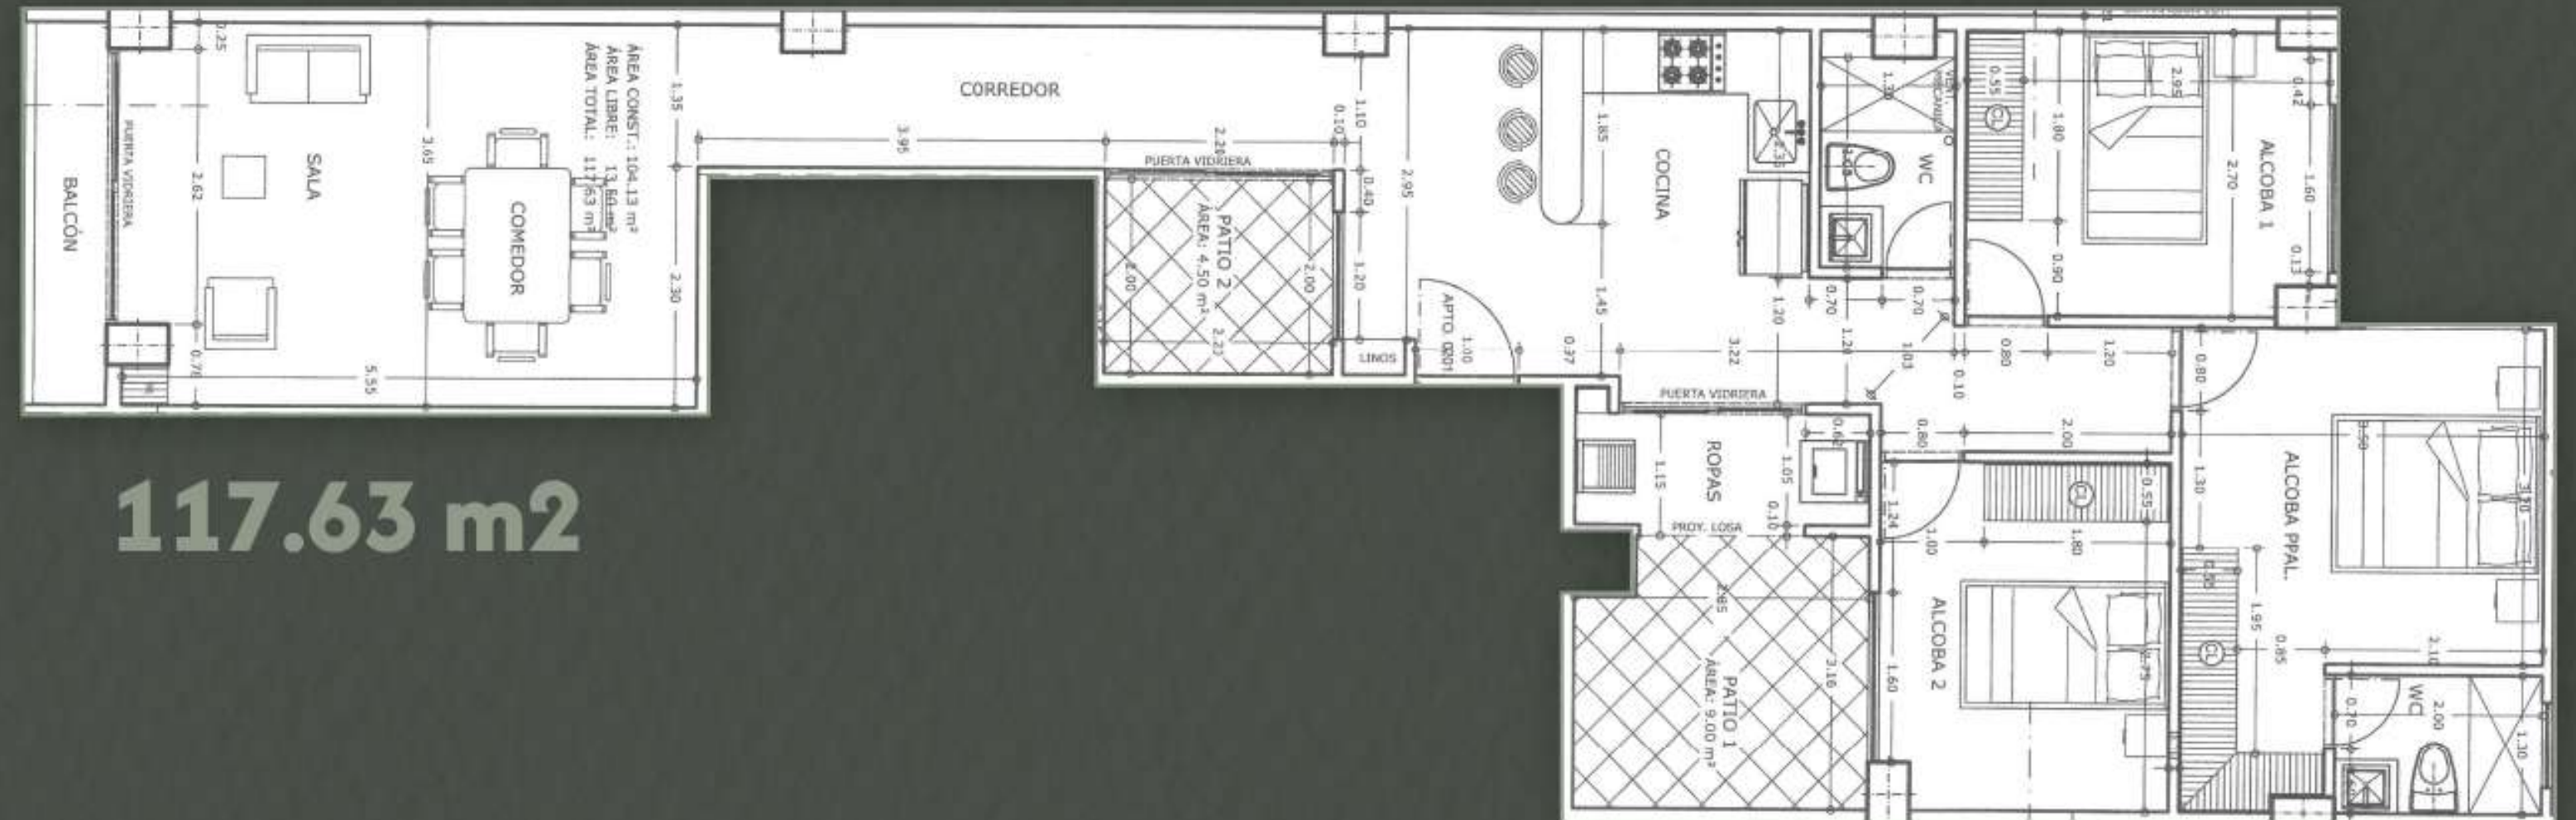

The background of the entire image is a dark gray architectural floor plan. It features a grid of rooms, corridors, and structural elements, rendered in a lighter gray tone. The plan is oriented diagonally, creating a sense of depth and perspective. The overall aesthetic is clean, modern, and professional.

3 alcobas

2 baños

Cocina integral abierta

Salón comedor

Zona de ropas

Balcón

117.63 m²

104.13 m²

6 Apartamentos Disponibles

Primer Nivel:

Sala Comedor

Balcón

Baño Social

Cocina Integral

Zona de ropas

Segundo Nivel:

Alcoba Principal

Baño Completo

Balcón

Closet

1 Baño Social

1 Alcoba Familiar

Closet

Nivel 1