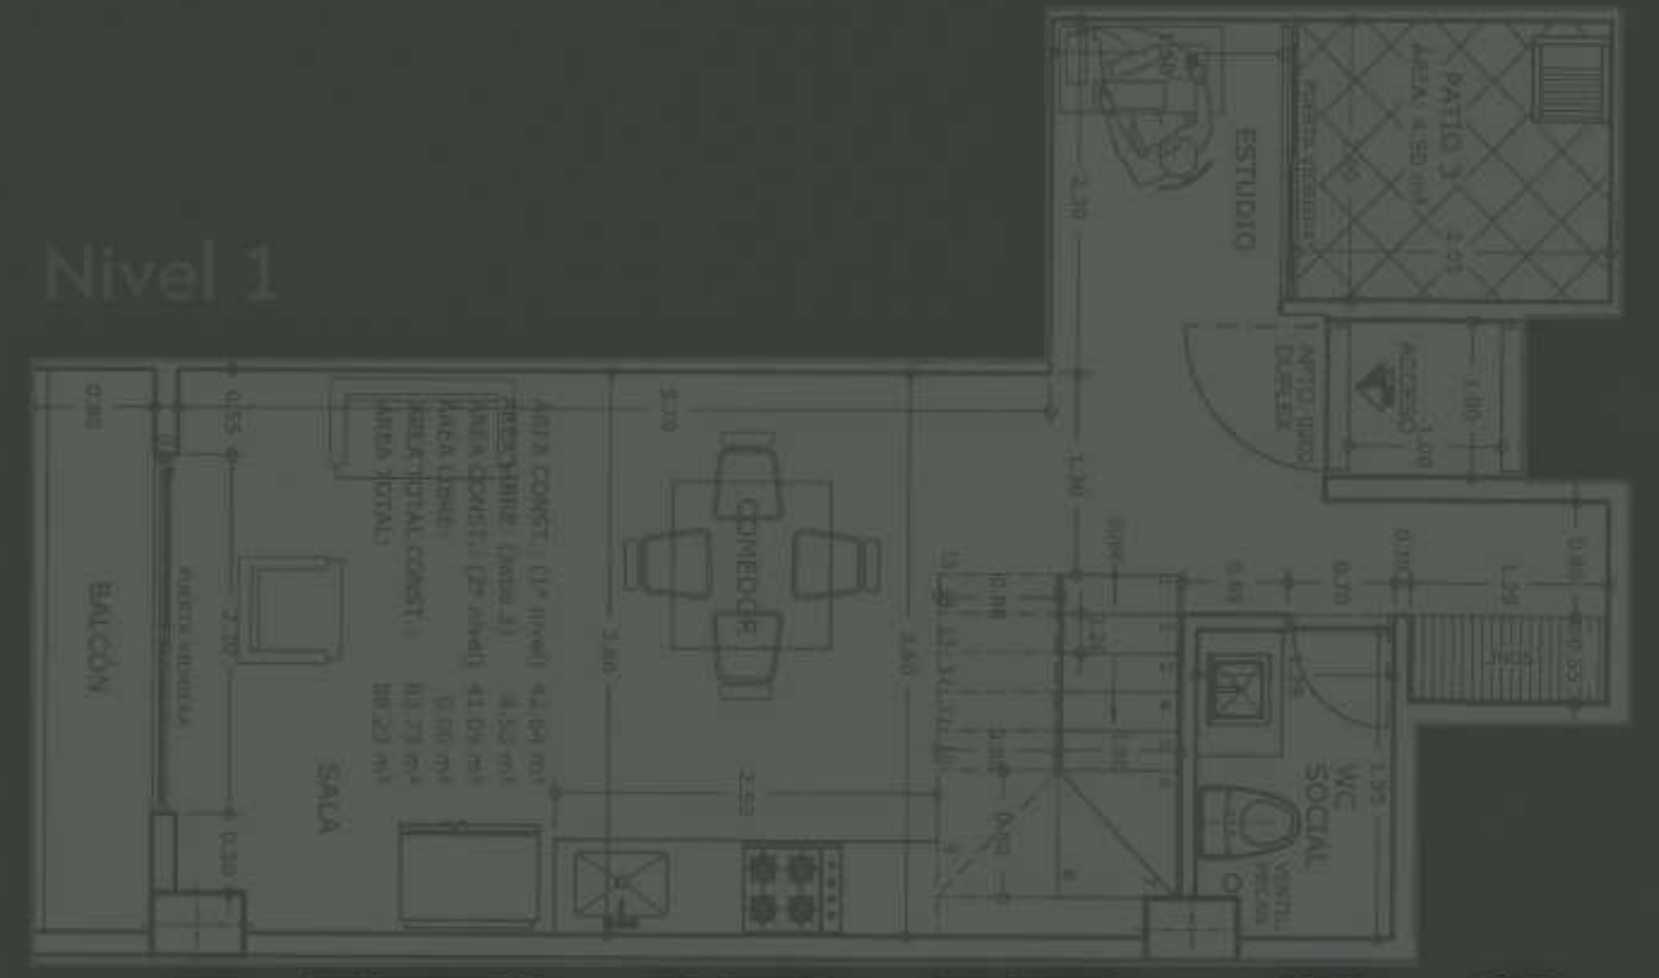

Primer Nivel:

Sala Comedor

Balcón

Baño Social

Cocina Integral

Zona de ropas

Segundo Nivel:

Alcoba Principal

Baño Completo

Balcón

Closet

1 Baño Social

1 Alcoba Familiar

Closet

83.73m²

DÚPLEX

Nivel 1

88.23m²

1 Apartamento Disponible

2 Unidades Vendidas

VENDIDOS